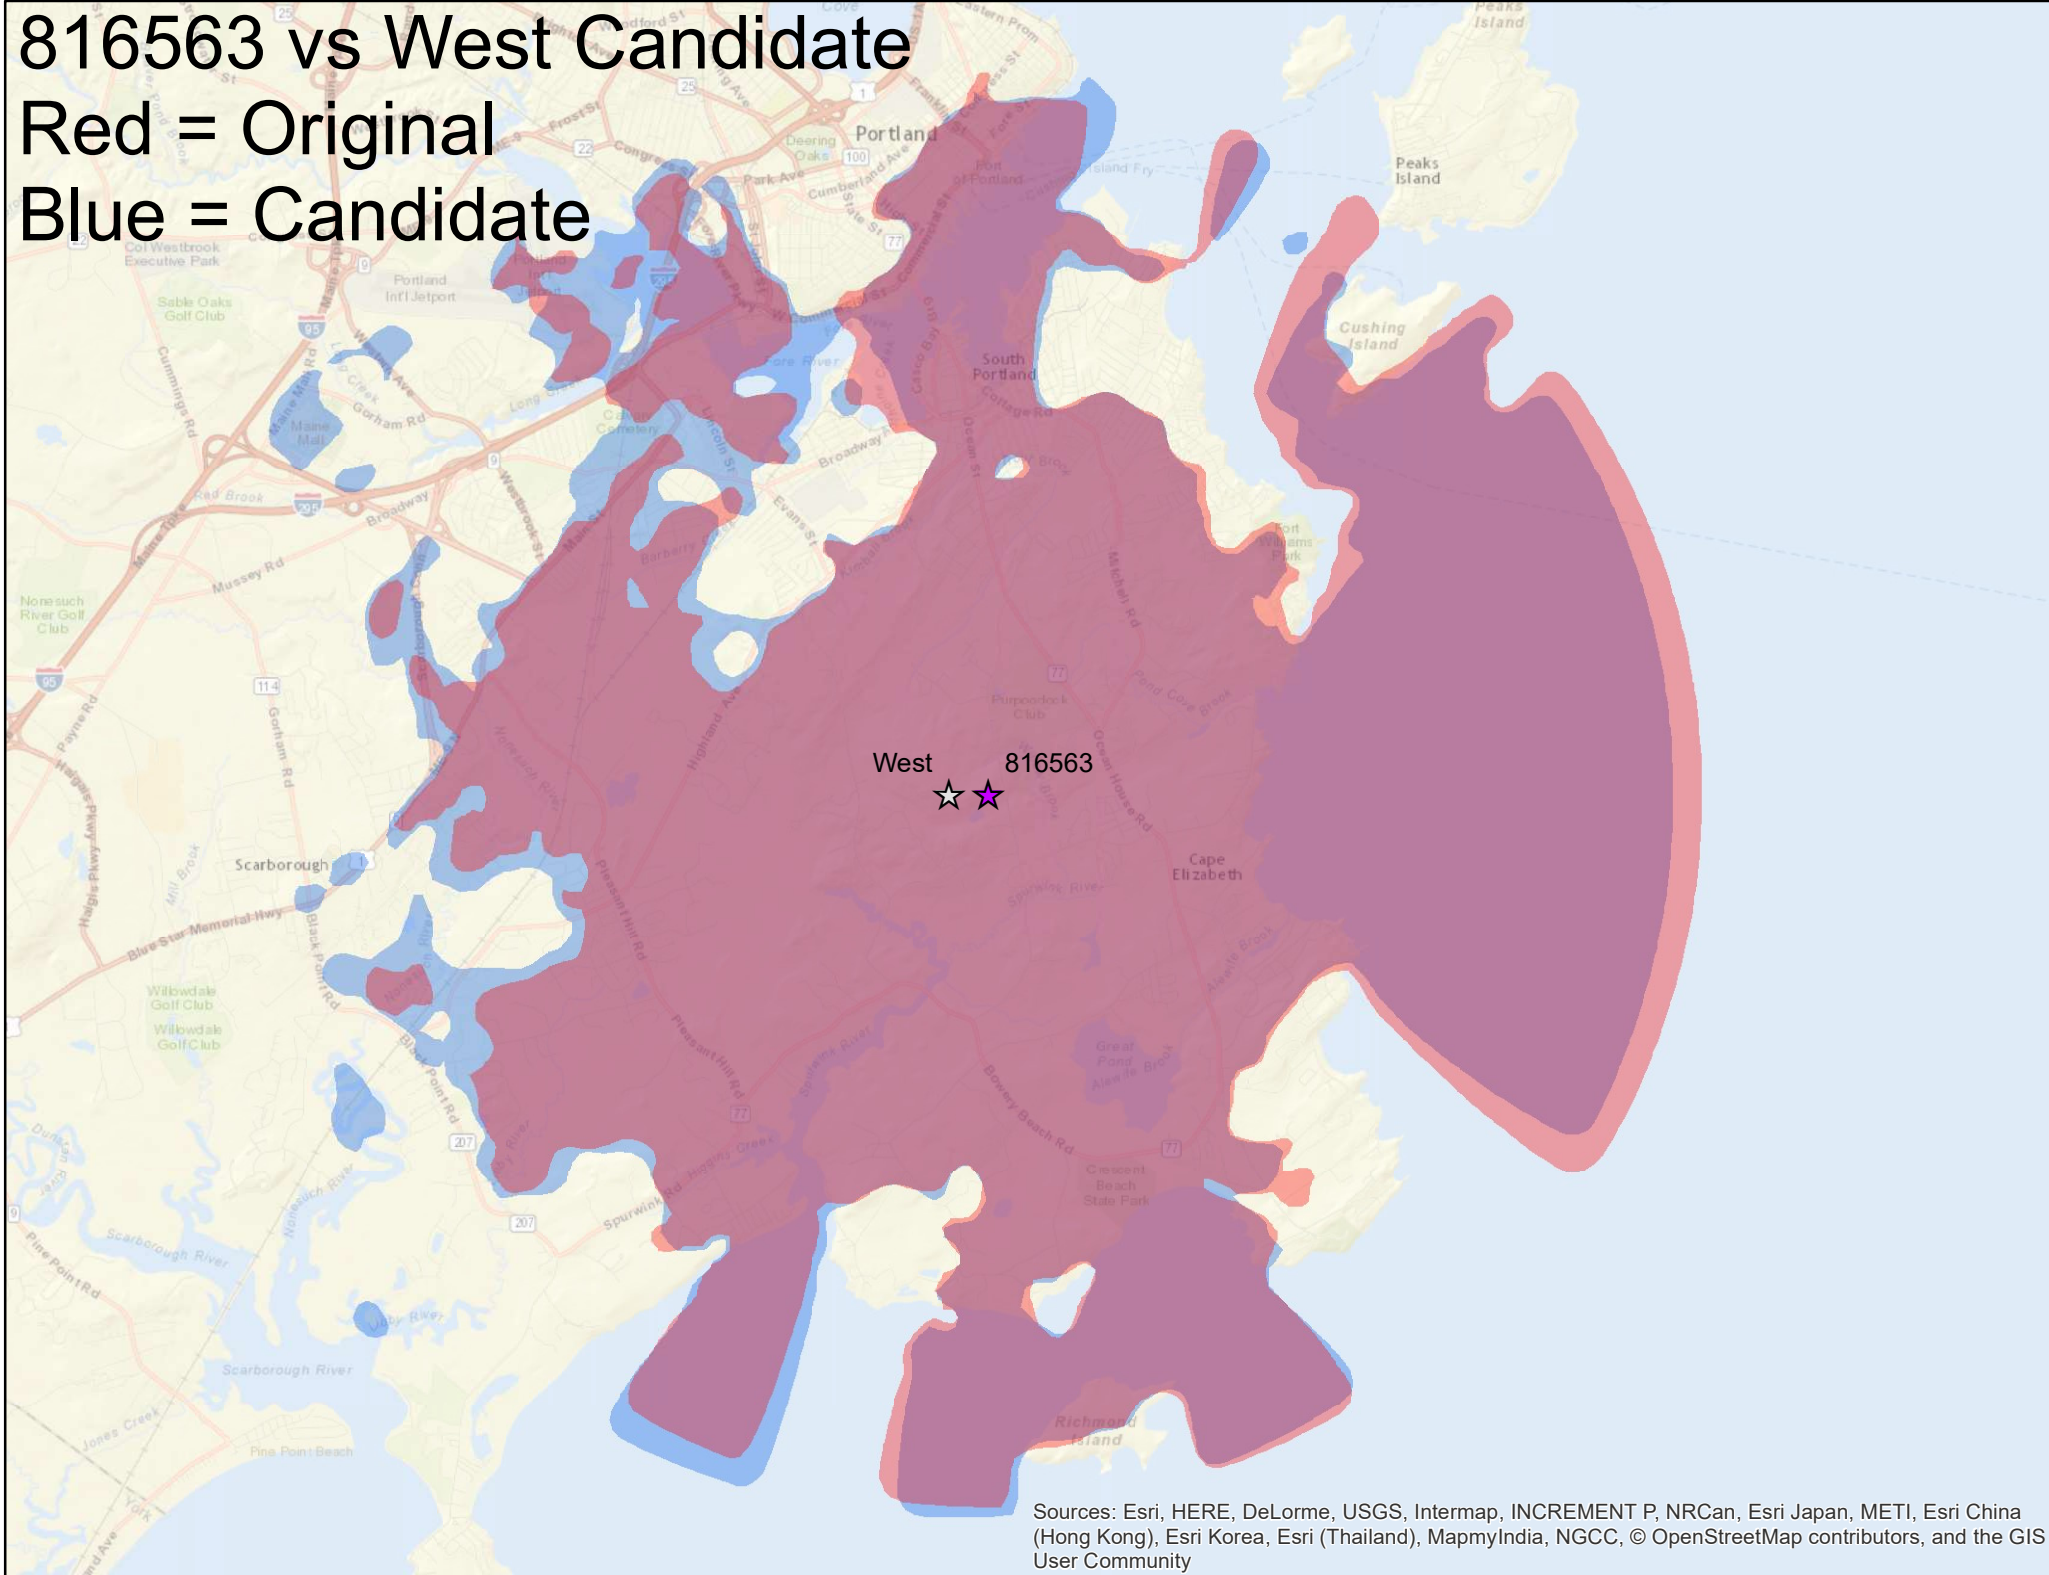

816563 vs West Candidate

Red = Original

Blue = Candidate

Sources: Esri, HERE, DeLorme, USGS, Intermap, INCREMENT P, NRCAN, Esri Japan, METI, Esri China (Hong Kong), Esri Korea, Esri (Thailand), MapmyIndia, NGCC, © OpenStreetMap contributors, and the GIS User Community